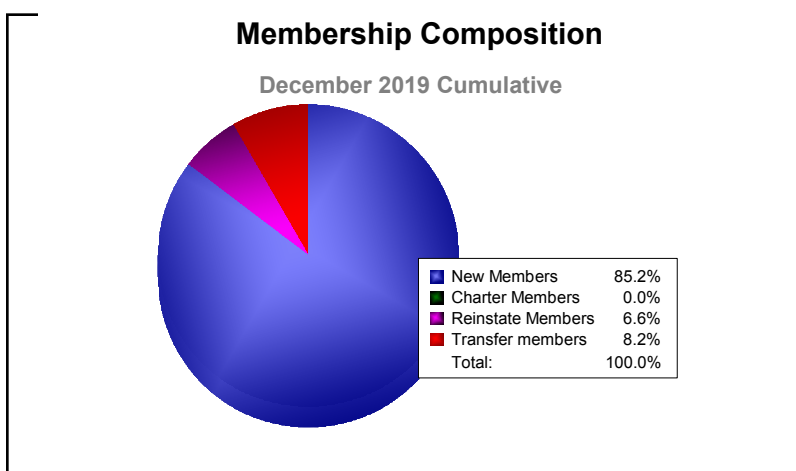

Year	New Clubs	Dropped Clubs	Gain/ Loss Clubs	New Members	Charter Members	Reinstate Members	Transfer Members	Total Member Added	Total Members Dropped	Gain/ Loss Members
2015-2016	0	0	0	103	1	2	14	120	-147	-27
2016-2017	1	0	1	134	35	6	12	187	-144	43
2017-2018	3	0	3	183	111	7	13	314	-191	123
2018-2019	2	0	2	160	60	2	8	230	-216	14
2019-2020	0	0	0	52	0	4	5	61	-121	-60
<b>Average</b>	<b>1</b>	<b>0</b>	<b>1</b>	<b>126</b>	<b>41</b>	<b>4</b>	<b>10</b>	<b>182</b>	<b>-164</b>	<b>19</b>

Year	New Clubs	Dropped Clubs	Gain/ Loss Clubs	New Members	Charter Members	Reinstate Members	Transfer Members	Total Member Added	Total Members Dropped	Gain/ Loss Members
2015-2016	0	0	0	27	0	0	0	27	-21	6
2016-2017	0	0	0	27	0	0	4	31	-27	4
2017-2018	0	0	0	39	0	0	0	39	-41	-2
2018-2019	0	0	0	22	1	3	0	26	-22	4
2019-2020	0	0	0	9	0	0	0	9	-5	4
<b>Average</b>	<b>0</b>	<b>0</b>	<b>0</b>	<b>25</b>	<b>0</b>	<b>1</b>	<b>1</b>	<b>26</b>	<b>-23</b>	<b>3</b>