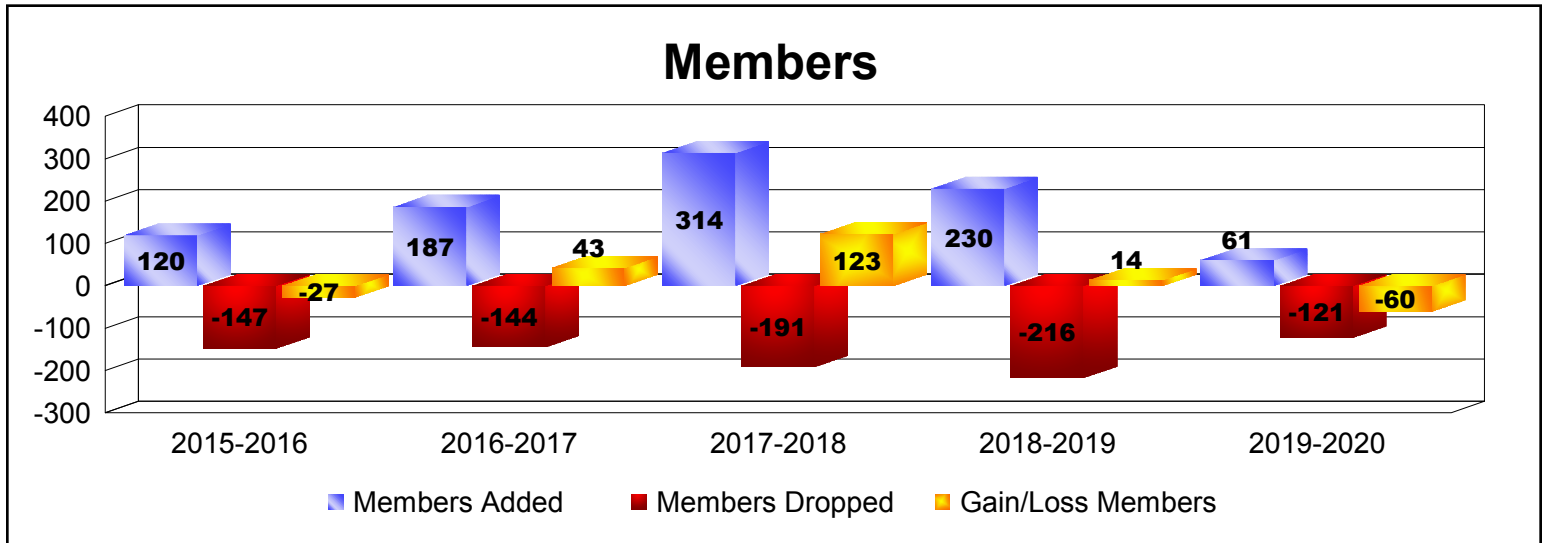

Year	New Clubs	Dropped Clubs	Gain/ Loss Clubs	New Members	Charter Members	Reinstate Members	Transfer Members	Total Member Added	Total Members Dropped	Gain/ Loss Members
2015-2016	0	0	0	103	1	2	14	120	-147	-27
2016-2017	1	0	1	134	35	6	12	187	-144	43
2017-2018	3	0	3	183	111	7	13	314	-191	123
2018-2019	2	0	2	160	60	2	8	230	-216	14
2019-2020	0	0	0	52	0	4	5	61	-121	-60
<b>Average</b>	<b>1</b>	<b>0</b>	<b>1</b>	<b>126</b>	<b>41</b>	<b>4</b>	<b>10</b>	<b>182</b>	<b>-164</b>	<b>19</b>

Year	New Clubs	Dropped Clubs	Gain/ Loss Clubs	New Members	Charter Members	Reinstate Members	Transfer Members	Total Member Added	Total Members Dropped	Gain/ Loss Members
2015-2016	0	0	0	27	0	0	0	27	-21	6
2016-2017	0	0	0	27	0	0	4	31	-27	4
2017-2018	0	0	0	39	0	0	0	39	-41	-2
2018-2019	0	0	0	22	1	3	0	26	-22	4
2019-2020	0	0	0	9	0	0	0	9	-5	4
<b>Average</b>	<b>0</b>	<b>0</b>	<b>0</b>	<b>25</b>	<b>0</b>	<b>1</b>	<b>1</b>	<b>26</b>	<b>-23</b>	<b>3</b>