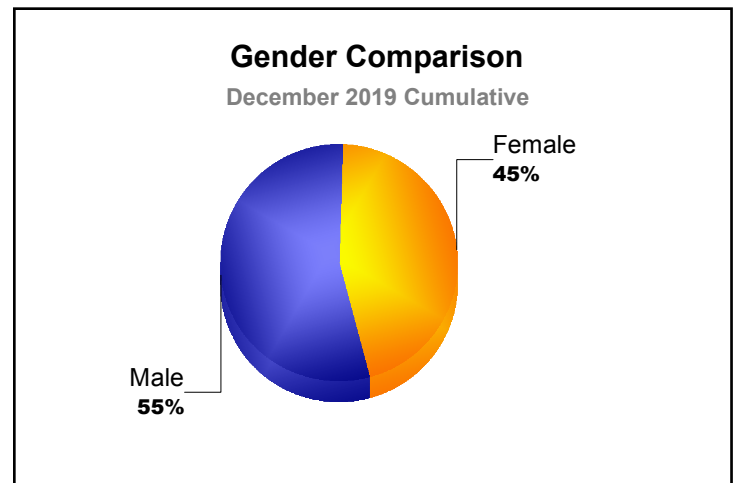

Year	New Clubs	Dropped Clubs	Gain/ Loss Clubs	New Members	Charter Members	Reinstate Members	Transfer Members	Total Member Added	Total Members Dropped	Gain/ Loss Members
2015-2016	0	0	0	103	1	2	14	120	-147	-27
2016-2017	1	0	1	134	35	6	12	187	-144	43
2017-2018	3	0	3	183	111	7	13	314	-191	123
2018-2019	2	0	2	160	60	2	8	230	-216	14
2019-2020	0	0	0	52	0	4	5	61	-121	-60
<b>Average</b>	<b>1</b>	<b>0</b>	<b>1</b>	<b>126</b>	<b>41</b>	<b>4</b>	<b>10</b>	<b>182</b>	<b>-164</b>	<b>19</b>