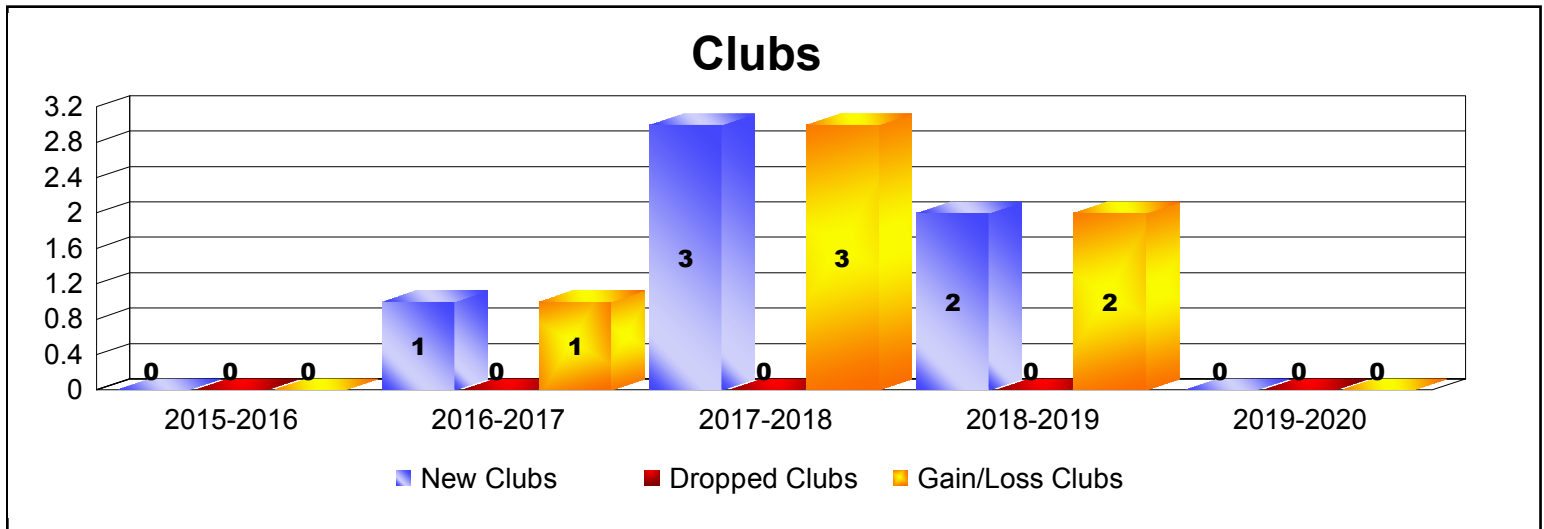

Year	New Clubs	Dropped Clubs	Gain/ Loss Clubs	New Members	Charter Members	Reinstate Members	Transfer Members	Total Member Added	Total Members Dropped	Gain/ Loss Members
2015-2016	0	0	0	103	1	2	14	120	-147	-27
2016-2017	1	0	1	134	35	6	12	187	-144	43
2017-2018	3	0	3	183	111	7	13	314	-191	123
2018-2019	2	0	2	160	60	2	8	230	-216	14
2019-2020	0	0	0	52	0	4	5	61	-121	-60
<b>Average</b>	<b>1</b>	<b>0</b>	<b>1</b>	<b>126</b>	<b>41</b>	<b>4</b>	<b>10</b>	<b>182</b>	<b>-164</b>	<b>19</b>

Year	New Clubs	Dropped Clubs	Gain/ Loss Clubs	New Members	Charter Members	Reinstate Members	Transfer Members	Total Member Added	Total Members Dropped	Gain/ Loss Members
2015-2016	0	0	0	27	0	0	0	27	-21	6
2016-2017	0	0	0	27	0	0	4	31	-27	4
2017-2018	0	0	0	39	0	0	0	39	-41	-2
2018-2019	0	0	0	22	1	3	0	26	-22	4
2019-2020	0	0	0	9	0	0	0	9	-5	4
<b>Average</b>	<b>0</b>	<b>0</b>	<b>0</b>	<b>25</b>	<b>0</b>	<b>1</b>	<b>1</b>	<b>26</b>	<b>-23</b>	<b>3</b>